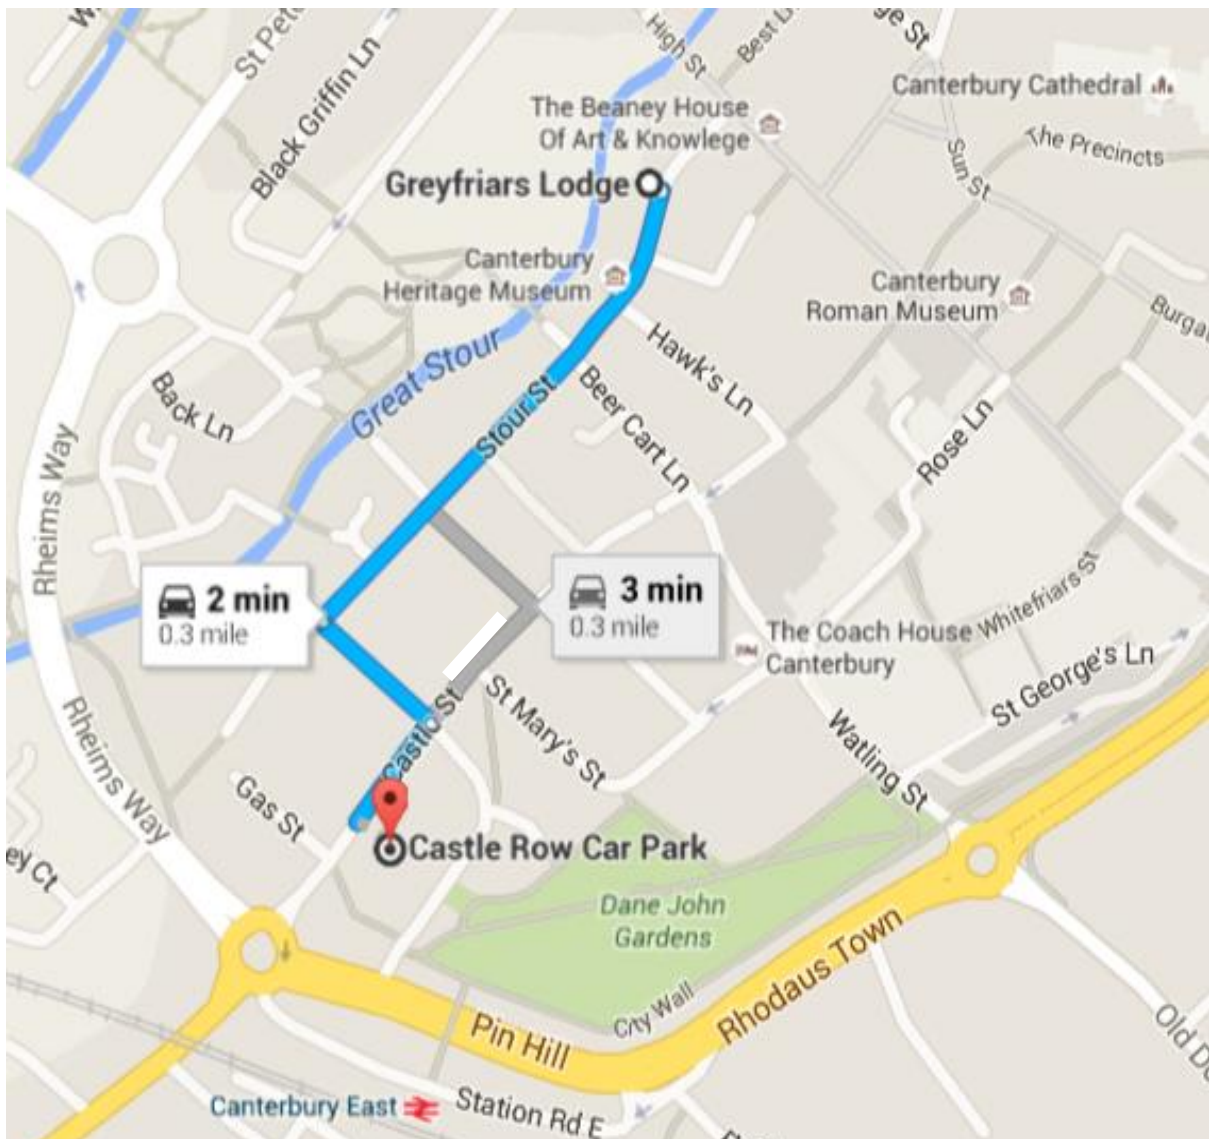

GREYFRIARS LODGE CANTERBURY

In the heart of the Historic City of Canterbury

CAR PARK ACCESS

Distance: 0.3 Miles / 0.5 Km

Driving: 2 minutes

Walking: 6 minutes

CASTLE ROW CAR PARK

CASTLE STREET

CANTERBURY

CT1 2PX

6 Stour Street

Canterbury

Kent

CT1 2NR

01227 788455

www.greyfriarslodgecanterbury.com